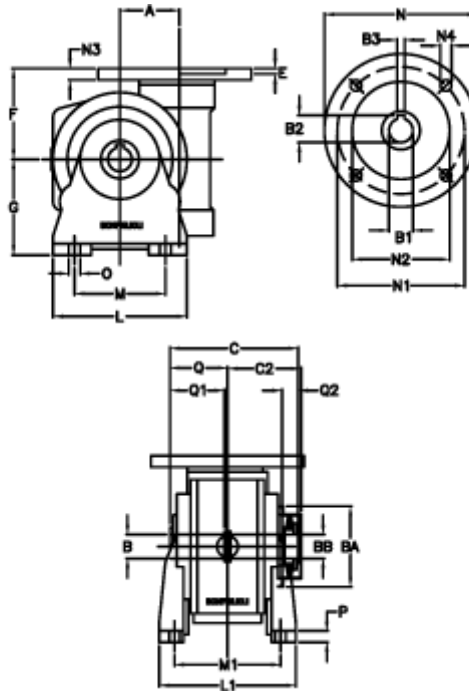

Article number: 390204403532736

Description: Worm Gear with Torque Limiter
VF 44-L2-V-35-P71B5

Measures

a	= 44.60	C2	= 48	M1	= 81.0	Q	= 32.0
B	= 18	Description	= VF 44V-xx-71B5	N	= 160	Q1	= 32
B1 E7	= 14	E	= 2.0	N1	= 130	Q2	= 12
B2	= 16.3	F	= 65	N2	= 110		
B3 H9	= 5	g	= 72	N3	= 10.5		
BA	= 40	L	= 90	N4	= 9,5		
BB H7	= 11	L1	= 98.0	O	= 8.5		
C	= 79	m	= 52	P	= 10		